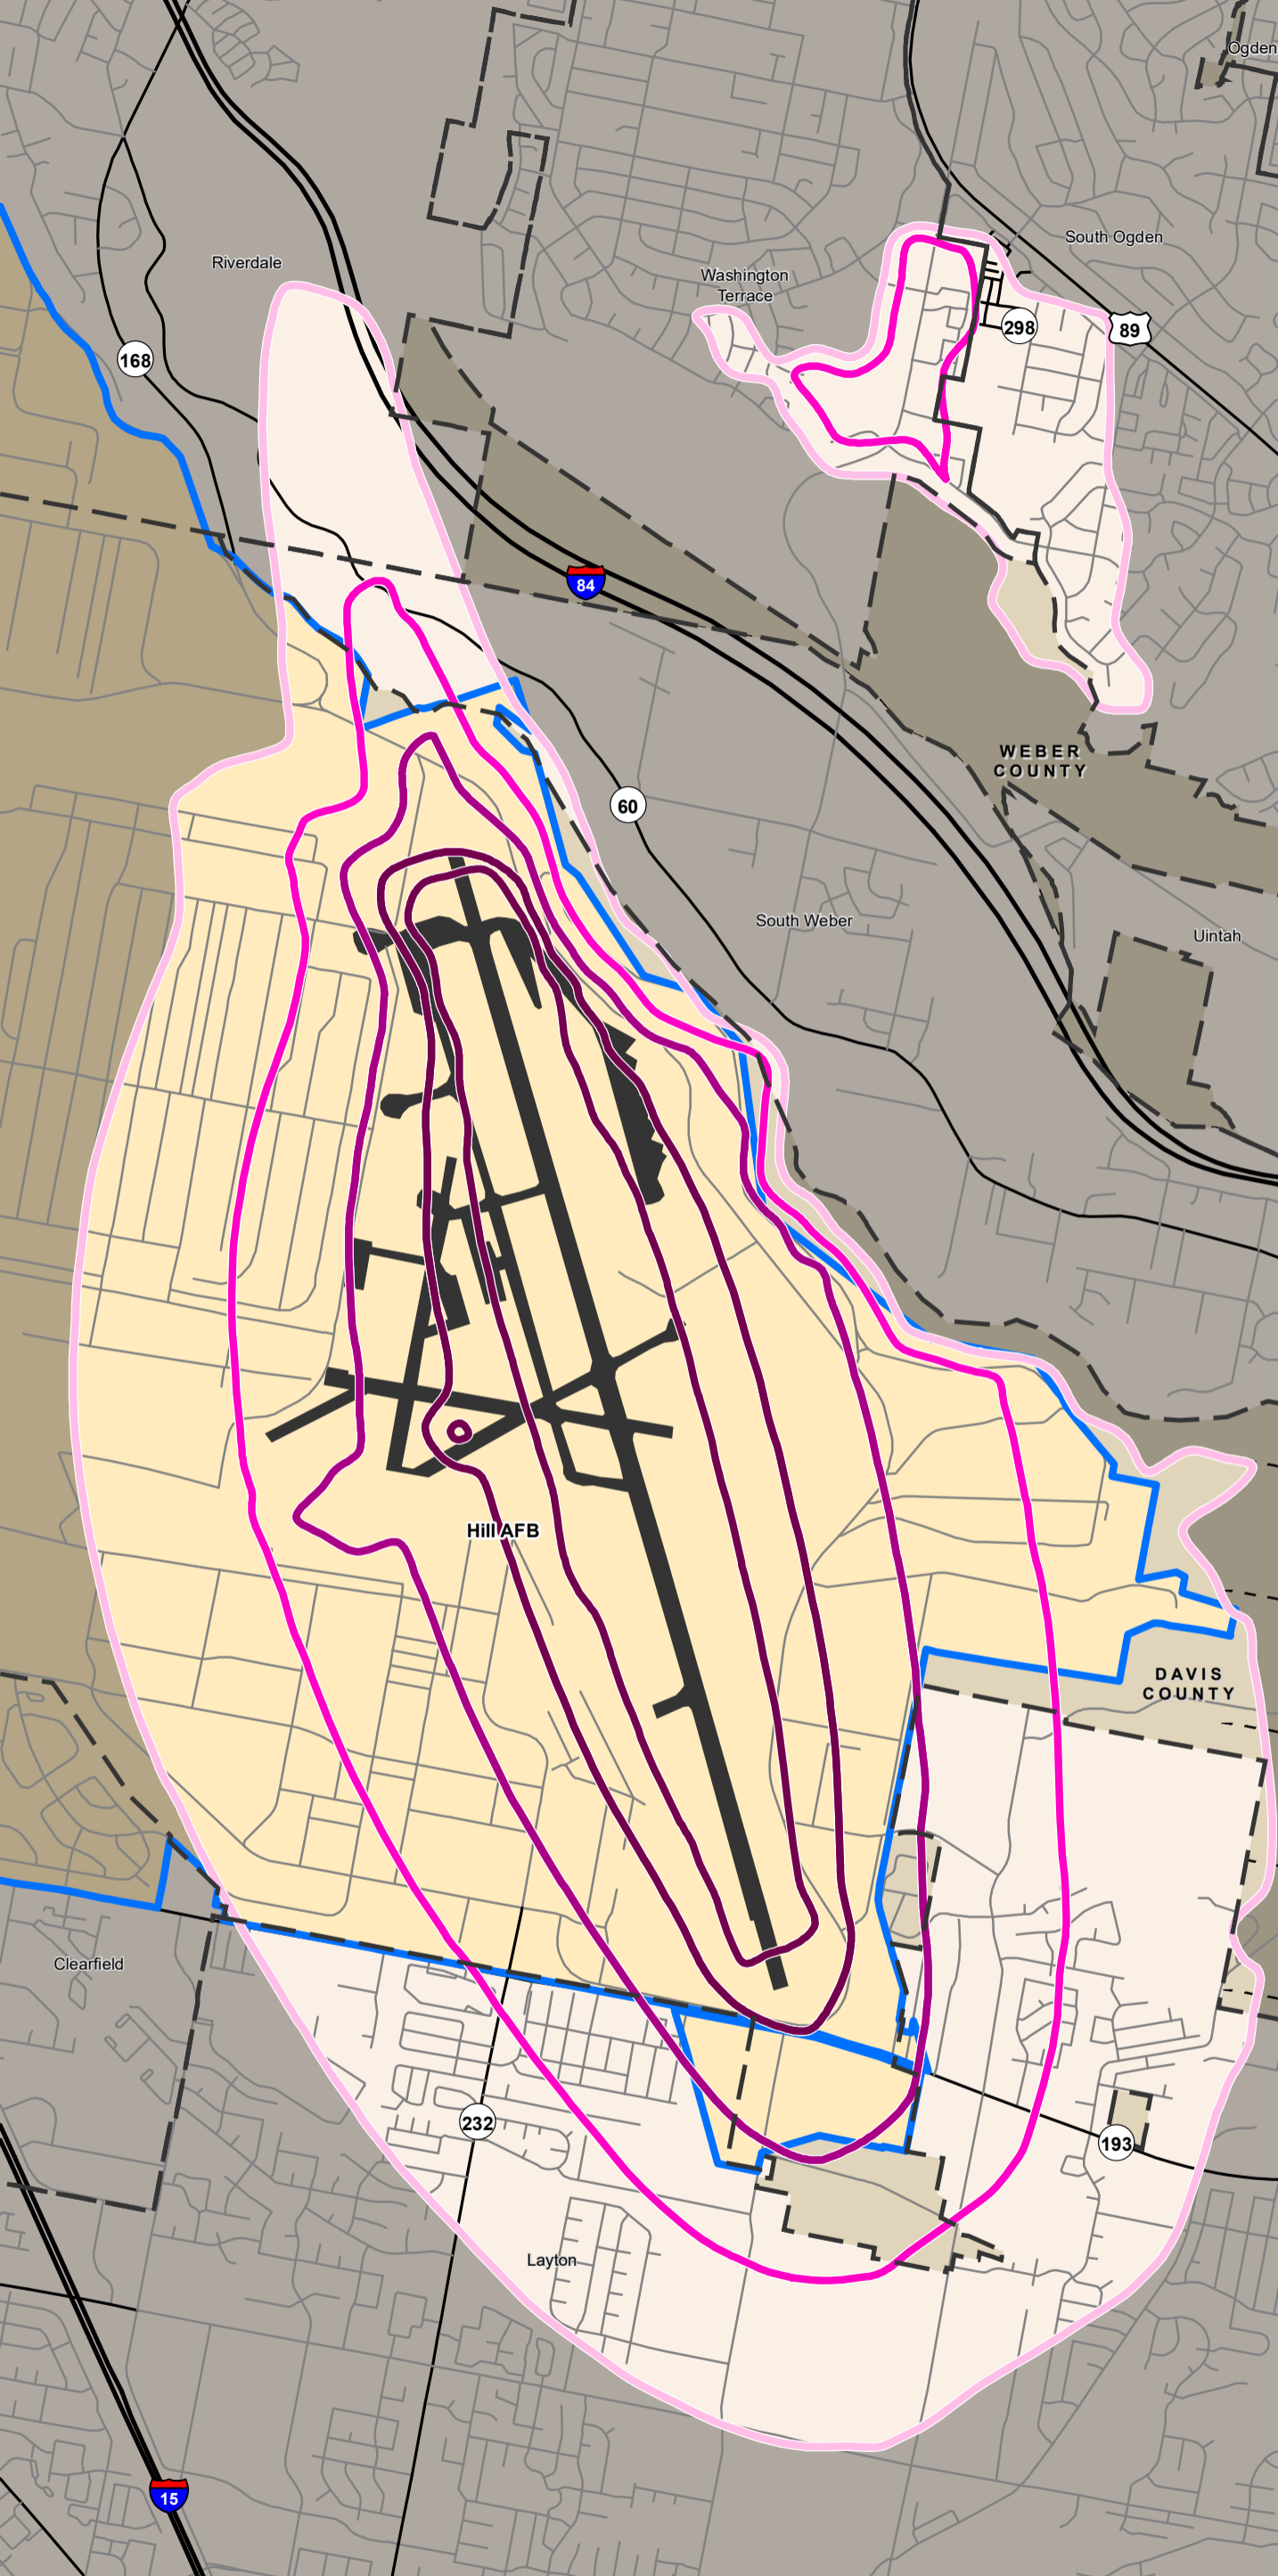

Legend

DNL Noise Contour (dB)

65 DNL

70 DNL

75 DNL

80 DNL

Hill AFB

Airfield Surface

CUP Partner City

CUP Partner County (Unincorporated)

Interstate

Highway

Road

Sources: Hill AFB AICUZ, 2018; City Of Layton (Parcels), 2020; City of Riverdale (Zoning), 2020; Wasatch Front Regional Council, 2018 (Land Use Parcels); Utah.gov, 2021.