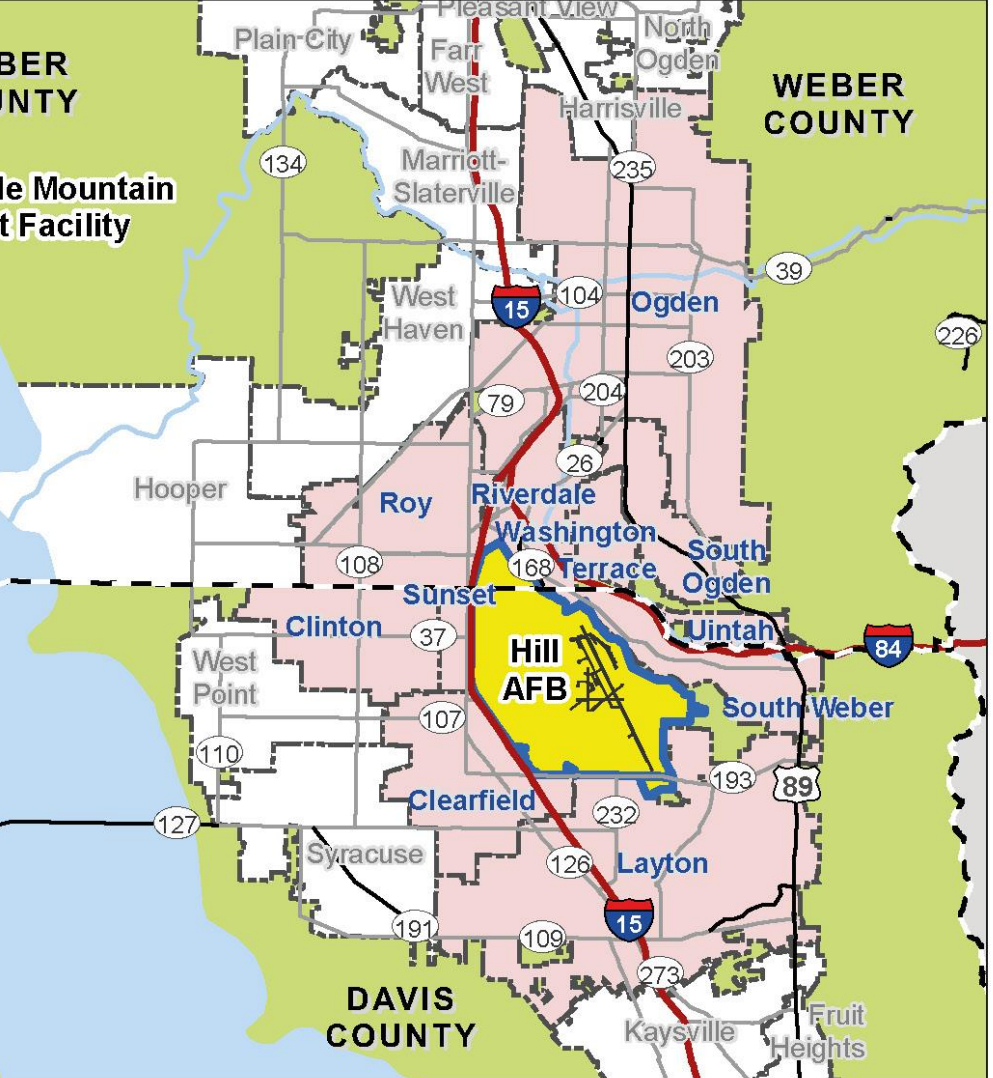

A - Hill AFB

WEBER COUNTY

WEBER COUNTY

Little Mountain Test Facility

Legend

- CUP Military Installation
- Utah Test and Training Range Buffer Areas
- Other Military Installation
- CUP Partner County
- CUP Partner City
- Other County
- Other City

B - UTTR

BOX ELDER COUNTY

Utah Test and Training Range North

Utah Test and Training Range South

Dugway Proving Ground

JUAB COUNTY